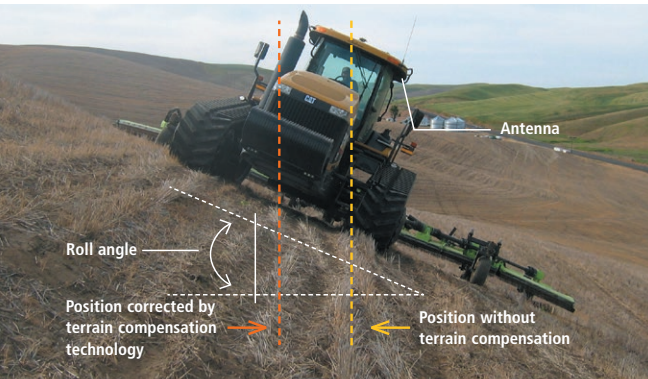

IMPROVED OPERATIONS

The hands-free guidance enables you to reduce fatigue, improve safety on your farm, and focus on the job ahead of you.

EASY TRANSFERABILITY

With installation in less than 30 minutes you can quickly move the EZ-Steer system from one vehicle to the next and get moving.

QUICK DISENGAGEMENT

The EZ-Steer motor also easily locks away from the steering wheel when not in use, allowing you to manually guide your vehicle at any time.

INCREASED PRODUCTIVITY

The EZ-Steer system can help you complete field operations more quickly, accurately, and efficiently compared to manual steering alone.

DISPLAY COMPATIBILITY

The EZ-Steer system is compatible with the Trimble TMX-2050™ display, FmX® integrated display, CFX-750™ display, and EZ-Guide® 250 system.

Key Features

- ▶ Quick disengagement when you manually turn the steering wheel
- ▶ Easily locks away from the steering wheel when not in use
- ▶ Easy installation and transferability from vehicle to vehicle
- ▶ Simple, portable, hands-free farming for more than 1200 vehicle models—old and new

ENHANCED ACCURACY IN DIFFICULT TERRAIN

Improve your accuracy in rolling terrain and rough ground. T2® technology sensors built into the EZ-Steer module calculate the roll angle of your vehicle to shift it on line—helping minimize skips and overlaps between each pass.